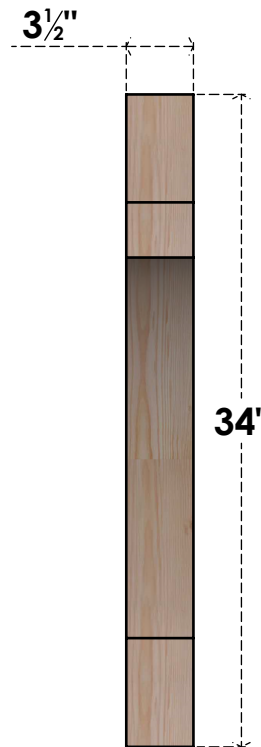

BRC04X34X34MRC00SDF

3 1/2"W X 34"D X 34"H MERCED SMOOTH BRACE, DOUGLAS FIR

SIDE

FRONT

EKENA MILLWORK
 2300 WEST MAIN ST.
 CLARKSVILLE, TX 75426
 TOLL FREE: 866-607-0453
 WWW.EKENAMILLWORK.COM

NOTES

1. INSTALLATION TO BE COMPLETED IN ACCORDANCE WITH MANUFACTURER'S SPECIFICATIONS.
2. DRAWING MAY NOT BE TO SCALE
3. THIS DRAWING IS INTENDED FOR DESIGN AND PLANNING PURPOSES ONLY.
4. ALL INFORMATION CONTAINED HEREIN WAS CURRENT AT THE TIME OF DEVELOPMENT BUT MUST BE REVIEWED AND APPROVED BY THE PRODUCT MANUFACTURER TO BE CONSIDERED ACCURATE.
5. PRODUCTS ARE NOT KILN DRIED. THIS ITEM IS UNIQUE AND WILL CONTAIN THE NATURAL VARIATIONS THAT THE WOOD SPECIES OFFERS. THIS MAY RESULT IN VARIATIONS UP TO 1/4"