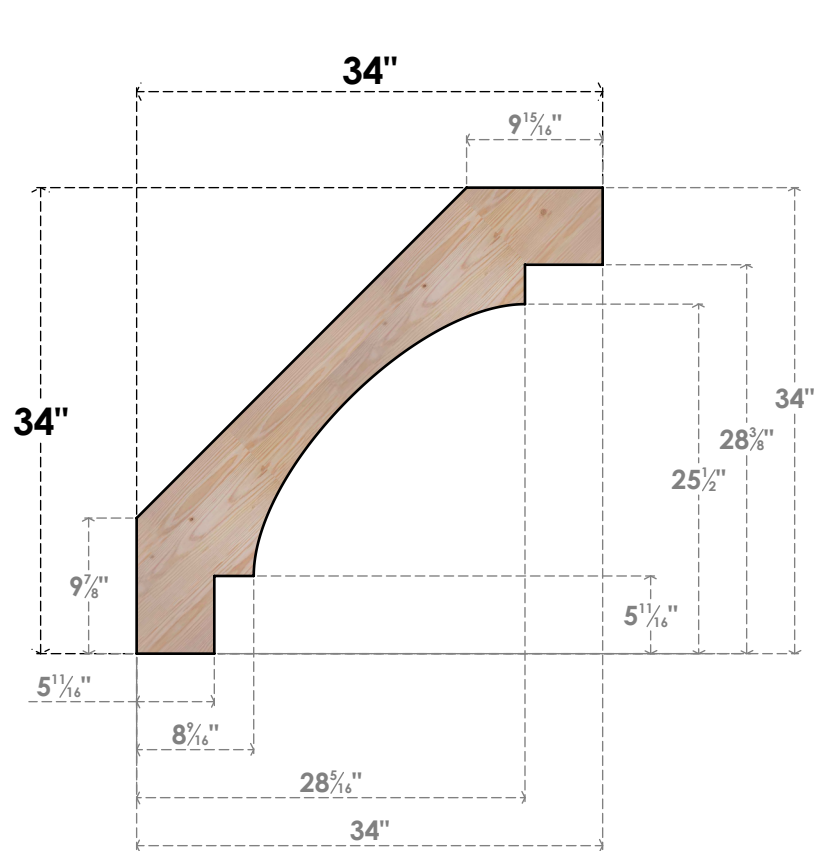

BRC04X34X34MRC00SDF

3 1/2"W X 34"D X 34"H MERCED SMOOTH BRACE, DOUGLAS FIR

SIDE

FRONT

EKENA MILLWORK
 2300 WEST MAIN ST.
 CLARKSVILLE, TX 75426
 TOLL FREE: 866-607-0453
 WWW.EKENAMILLWORK.COM

NOTES

1. INSTALLATION TO BE COMPLETED IN ACCORDANCE WITH MANUFACTURER'S SPECIFICATIONS.
2. DRAWING MAY NOT BE TO SCALE
3. THIS DRAWING IS INTENDED FOR DESIGN AND PLANNING PURPOSES ONLY.
4. ALL INFORMATION CONTAINED HEREIN WAS CURRENT AT THE TIME OF DEVELOPMENT BUT MUST BE REVIEWED AND APPROVED BY THE PRODUCT MANUFACTURER TO BE CONSIDERED ACCURATE.
5. PRODUCTS ARE NOT KILN DRIED. THIS ITEM IS UNIQUE AND WILL CONTAIN THE NATURAL VARIATIONS THAT THE WOOD SPECIES OFFERS. THIS MAY RESULT IN VARIATIONS UP TO 1/4"